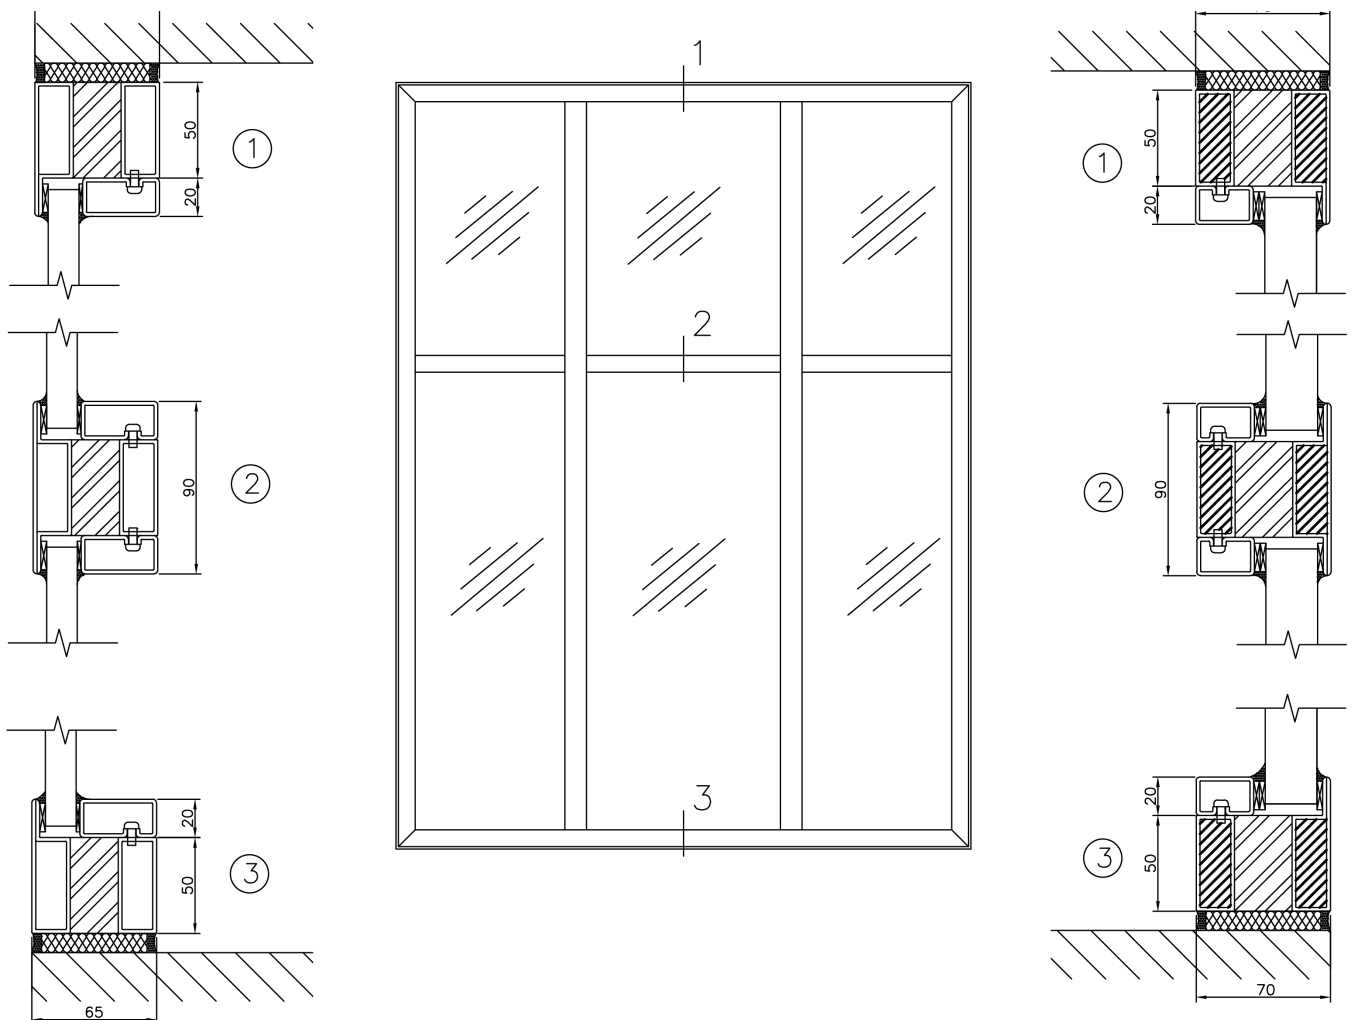

Technical data

Fire class	EI30	EI60
Frame dimensions	65x70 mm	70x70 mm
Max. glass dimensions (w x h)	1800 x 3210 mm	1548 x 3336 mm
Max. m² per pane	4.86	4.168

The windows can be divided with glazing bars in width with no width restriction. Separate windows must not be installed together for fire classification EI60. Separate EI30 windows may be attached to each other.

Example of EI30 and EI60 fire windows:

Further information or a specific offer?

If you need further information or want a specific offer, please contact us by phone +45 86 92 11 71 or send an e-mail to info@doorsystem.dk.